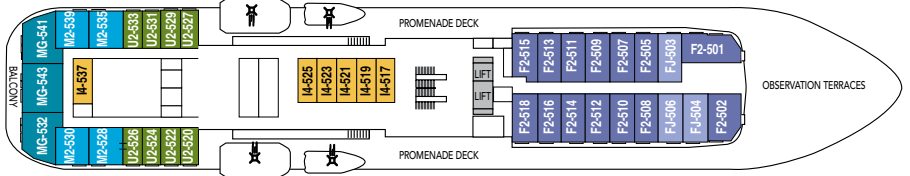

Ship yard:	Fincantieri, (I)
Year of construction:	2007
Gross tonnage:	11 647
Passengers:	318
Beds:	318
Overall length:	114 m
Beam:	20,2 m
Service speed:	13 knots

Deck 8

Deck 7

Deck 6

Deck 5

Deck 4

Deck 3

Deck 2

Cabin category MG

Photo: Tobias Fisher

Cabin category M2

Photo: Gregory Gerault

Cabin category N2

Photo: Tobias Fisher

MG	Outside grand suite	Sitting area, TV, minibar, double bed, shower/wc. Some have private balcony. MG 601 with separate sleeping area.	Deck 5, 6
M	Outside suite	One room, sitting area, TV, minibar, double bed, shower/wc.	Deck 5, 6
F	Outside superior cabin	Sitting area, TV, minibar, double bed, shower/wc.	Deck 3, 5
U	Outside cabin	One bed, one sofa bed, table, refrigerator, TV, shower/wc.	Deck 5, 6
N	Outside cabin	One bed, one sofa bed, table, refrigerator, TV, shower/wc.	Deck 3
FJ	Inside superior cabin	Sitting area, TV, minibar, double bed, shower/wc, limited or no view. FJ 503 with twin bed.	Deck 5
I	Inside cabin	One bed, one sofa bed, refrigerator, TV, shower/wc.	Deck 3, 5, 6
H	Outside cabin	Cabin for disabled. One bed, one sofa bed, table, refrigerator, TV, shower/wc.	Deck 3