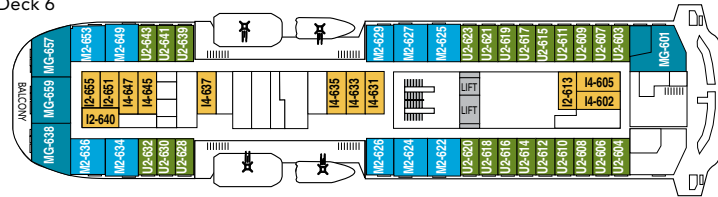

Ship yard:	Fincantieri, (I)
Year of construction:	2007
Gross tonnage:	11 647
Passengers:	318
Beds:	318
Overall length:	114 m
Beam:	20,2 m
Service speed:	13 knots

Deck 8

Deck 7

Deck 6

Deck 5

Deck 4

Deck 3

Deck 2

Cabin category MG

Photo: Tobias Fisher

Cabin category M2

Photo: Gregory Gerault

Cabin category N2

Photo: Tobias Fisher

MG	Outside grand suite	Sitting area, TV, minibar, double bed, shower/wc. Some have private balcony. MG 601 with separate sleeping area.	Deck 5, 6
M	Outside suite	One room, sitting area, TV, minibar, double bed, shower/wc.	Deck 5, 6
F	Outside superior cabin	Sitting area, TV, minibar, double bed, shower/wc.	Deck 3, 5
U	Outside cabin	One bed, one sofa bed, table, refrigerator, TV, shower/wc.	Deck 5, 6
N	Outside cabin	One bed, one sofa bed, table, refrigerator, TV, shower/wc.	Deck 3
FJ	Inside superior cabin	Sitting area, TV, minibar, double bed, shower/wc, limited or no view. FJ 503 with twin bed.	Deck 5
I	Inside cabin	One bed, one sofa bed, refrigerator, TV, shower/wc.	Deck 3, 5, 6
H	Outside cabin	Cabin for disabled. One bed, one sofa bed, table, refrigerator, TV, shower/wc.	Deck 3