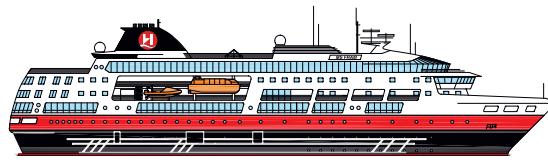

MS FRAM

- DECK 8
- DECK 7
- DECK 6
- DECK 5
- DECK 4
- DECK 3
- DECK 2
- DECK 1

MS Fram brings on the heritage of the original Fram, taking the most advanced technology making it extraordinarily suited for expedition voyages in Polar Regions. Fram means forward – lifting expectations of the voyage at hand. Of the 128 comfortable cabins a number of them are superior and have names after Norwegian polar heroes. The spacious outside decks include accessibility to the very front of the ship – a great place to observe marine wildlife. We are very proud of the art commissioned for MS Fram – local artists from the Arctic have contributed making her a modern masterpiece. After dressing up for shore side excursions and expedition landings you meet at our “tender pit” where we safely embark our sturdy Polar cirkel boats take you safely and efficiently from ship to shore.

Ship yard:	Fincantieri, (I)
Year of construction:	2007
Gross tonnage:	11 647
Passengers:	318
Beds:	318
Overall length:	114 m
Beam:	20,2 m
Service speed:	13 knots

Deck 8

Deck 7

Deck 6

Deck 5

Deck 4

Deck 3

Deck 2