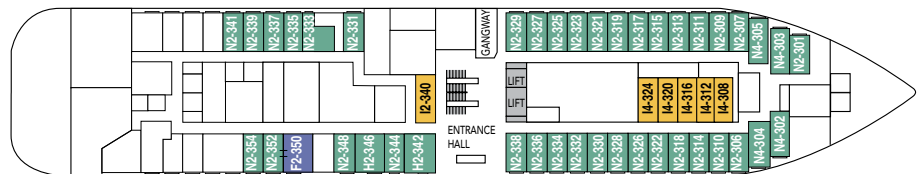

Ship yard:	Fincantieri, (I)
Year of construction:	2007
Gross tonnage:	11 647
Passengers:	318
Beds:	318
Overall length:	114 m
Beam:	20,2 m
Service speed:	13 knots

Deck 8

Deck 7

Deck 6

Deck 5

Deck 4

Deck 3

Deck 2

Cabin category MG

Photo: Tobias Fisher

Cabin category M2

Photo: Gregory Gerault

Cabin category N2

Photo: Tobias Fisher

MG	Outside grand suite	Sitting area, TV, minibar, double bed, shower/wc. Some have private balcony. MG 601 with separate sleeping area.	Deck 5, 6
M	Outside suite	One room, sitting area, TV, minibar, double bed, shower/wc.	Deck 5, 6
F	Outside superior cabin	Sitting area, TV, minibar, double bed, shower/wc.	Deck 3, 5
U	Outside cabin	One bed, one sofa bed, table, refrigerator, TV, shower/wc.	Deck 5, 6
N	Outside cabin	One bed, one sofa bed, table, refrigerator, TV, shower/wc.	Deck 3
FJ	Inside superior cabin	Sitting area, TV, minibar, double bed, shower/wc, limited or no view. FJ 503 with twin bed.	Deck 5
I	Inside cabin	One bed, one sofa bed, refrigerator, TV, shower/wc.	Deck 3, 5, 6
H	Outside cabin	Cabin for disabled. One bed, one sofa bed, table, refrigerator, TV, shower/wc.	Deck 3