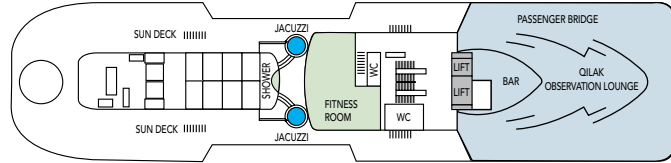

Deck 7

Deck 6